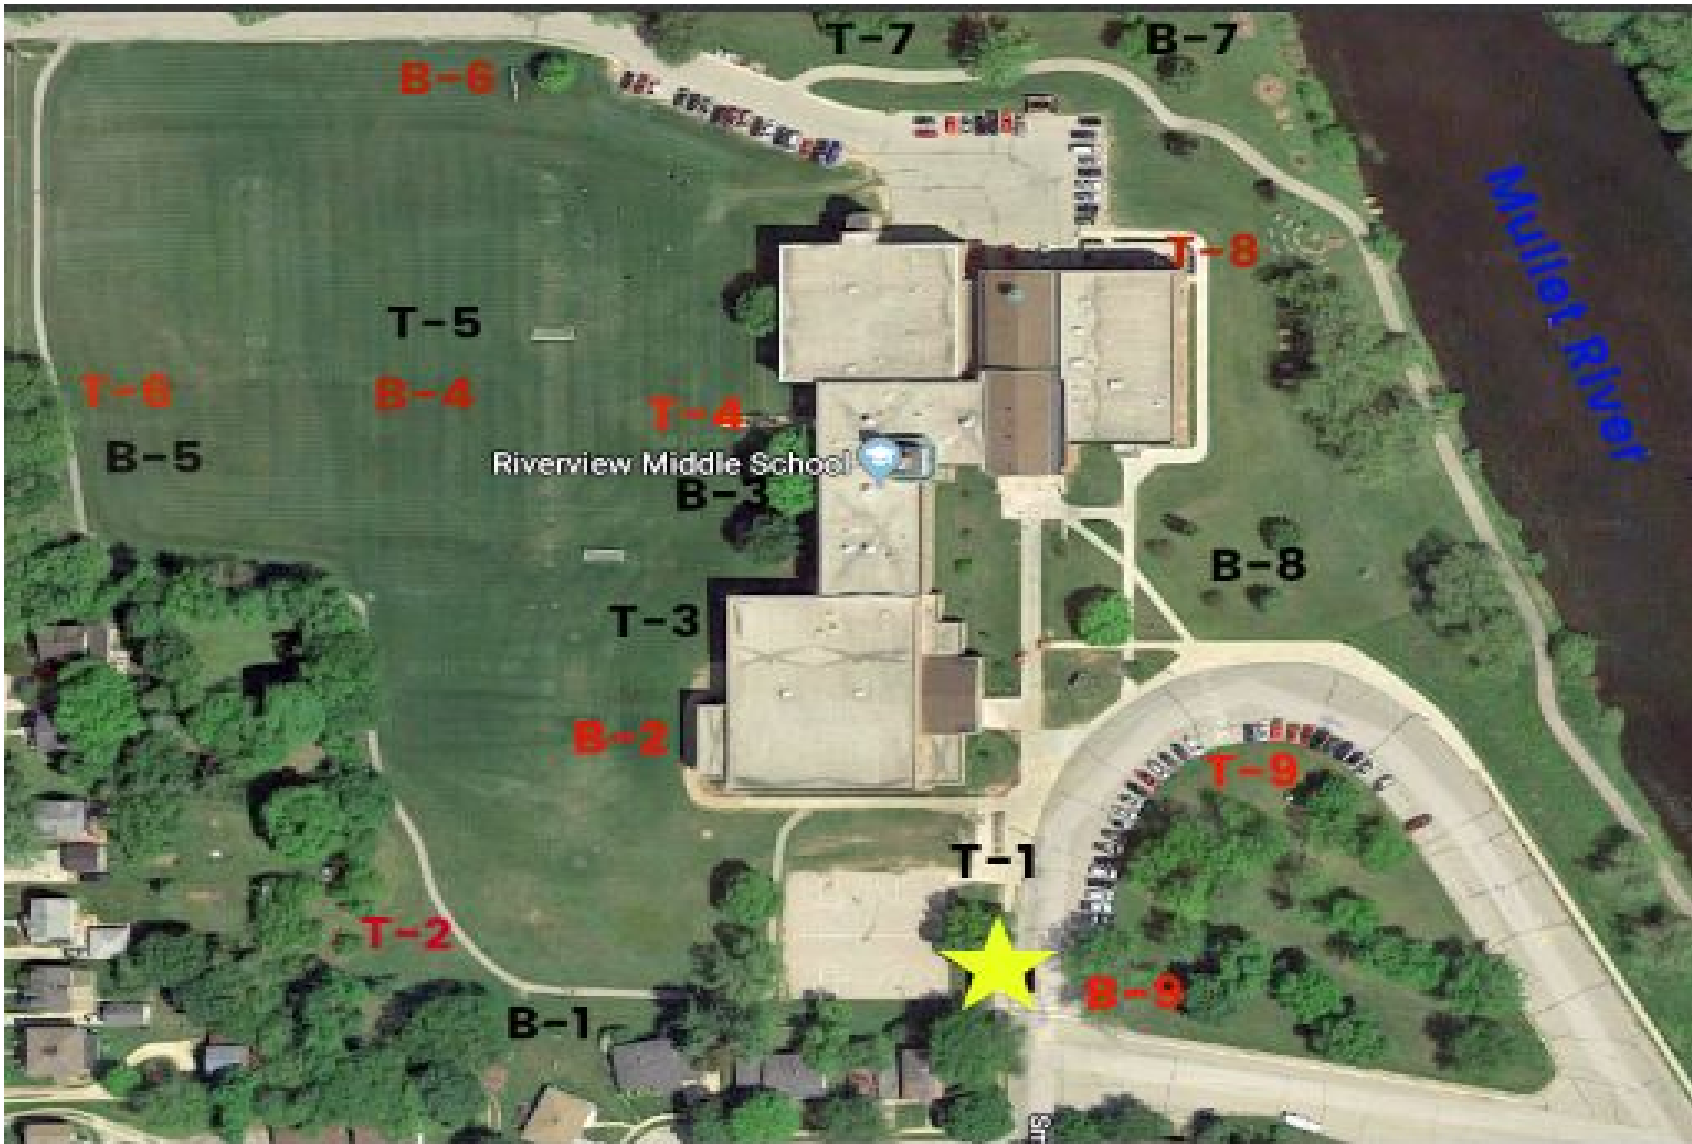

North

South

9 Hole Disc Golf Course at Riverview MS

★ = Course starts and ends at yellow star

T = Tee Off Area

B = Baskets/Holes

(Tee Off areas and baskets alternate black and red on the map)

The Riverview MS Physical Education Department is excited to announce the addition of a 9 Hole Frisbee Golf Course on the Riverview Campus. It will be a great addition to the PE Curriculum and a wonderful community fitness activity. Come see and play our new course.